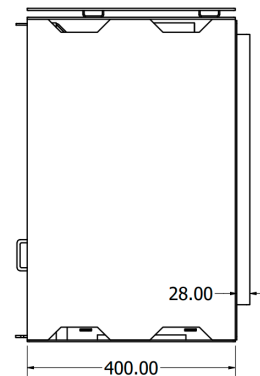

## 900 Van Gogh Wall Mount

The Wall-Mounted Van Gogh is the epitome of modern elegance, designed to bring warmth and style to your home without taking up floor space. Its sleek, suspended design creates a floating effect, adding a contemporary touch to any room. Perfect for smaller spaces or minimalist interiors, this fireplace combines functionality with aesthetic appeal.

Rear Outlet  
Available

	14 kW
	180m <sup>3</sup>
	134kg
	900mm
	640mm
	400mm
	150mm
	84%

The Wall-Mounted Van Gogh offers a dual intake system. The controllable primary and secondary air intake provides precise control over airflow for efficient combustion. Air enters the outer box from the top, where it's heated by convection from the combustion chamber. This heated air is then directed through a controllable vent and over the glass, serving as an air-wash system that keeps the viewing glass crystal clear while delivering preheated air to the combustion chamber.

Designed for simplicity and ease of installation, the Wall-Mounted Van Gogh comes with a sturdy mounting bracket that bolts securely to the wall. The unit is effortlessly hooked onto the bracket, with pitch adjustments easily made via two bolts at the back. Available in both 700 mm and 900 mm sizes, this wall-mounted unit offers flexibility to suit different spaces, combining innovative design with a sleek, modern aesthetic.