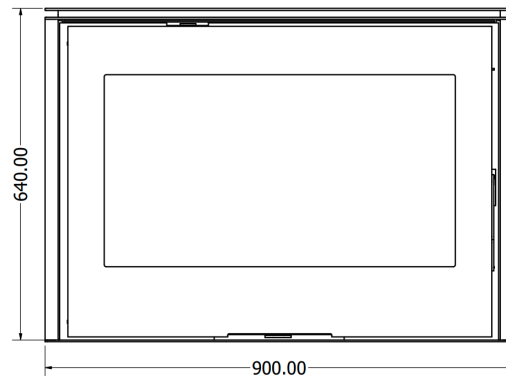

## 900 Van Gogh Wall Mount

The Wall-Mounted Van Gogh is the epitome of modern elegance, designed to bring warmth and style to your home without taking up floor space. Its sleek, suspended design creates a floating effect, adding a contemporary touch to any room. Perfect for smaller spaces or minimalist interiors, this fireplace combines functionality with aesthetic appeal.

Rear Outlet  
Available

	14 kW
	180m <sup>3</sup>
	134kg
	900mm
	640mm
	400mm
	150mm
	84%

The Wall-Mounted Van Gogh offers a dual intake system. The controllable primary and secondary air intake provides precise control over airflow for efficient combustion. Air enters the outer box from the top, where it's heated by convection from the combustion chamber. This heated air is then directed through a controllable vent and over the glass, serving as an air-wash system that keeps the viewing glass crystal clear while delivering preheated air to the combustion chamber.

Designed for simplicity and ease of installation, the Wall-Mounted Van Gogh comes with a sturdy mounting bracket that bolts securely to the wall. The unit is effortlessly hooked onto the bracket, with pitch adjustments easily made via two bolts at the back. Available in both 700 mm and 900 mm sizes, this wall-mounted unit offers flexibility to suit different spaces, combining innovative design with a sleek, modern aesthetic.