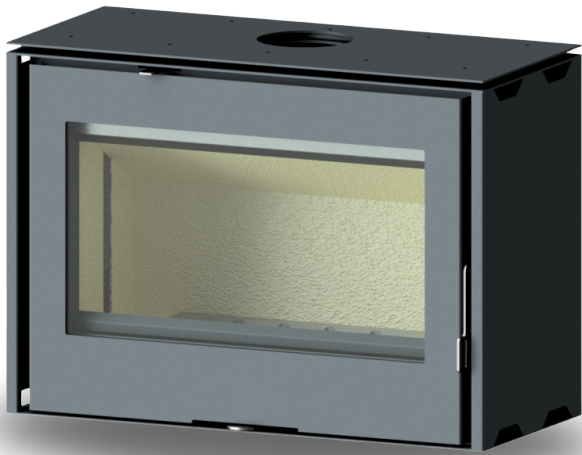

## 900 Van Gogh Wall Mount

The Wall-Mounted Van Gogh is the epitome of modern elegance, designed to bring warmth and style to your home without taking up floor space. Its sleek, suspended design creates a floating effect, adding a contemporary touch to any room. Perfect for smaller spaces or minimalist interiors, this fireplace combines functionality with aesthetic appeal.

Rear Outlet  
Available

	14 kW
	180m <sup>3</sup>
	134kg
	900mm
	640mm
	400mm
	150mm
	84%

The Wall-Mounted Van Gogh offers a dual intake system. The controllable primary and secondary air intake provides precise control over airflow for efficient combustion. Air enters the outer box from the top, where it's heated by convection from the combustion chamber. This heated air is then directed through a controllable vent and over the glass, serving as an air-wash system that keeps the viewing glass crystal clear while delivering preheated air to the combustion chamber.

Designed for simplicity and ease of installation, the Wall-Mounted Van Gogh comes with a sturdy mounting bracket that bolts securely to the wall. The unit is effortlessly hooked onto the bracket, with pitch adjustments easily made via two bolts at the back. Available in both 700 mm and 900 mm sizes, this wall-mounted unit offers flexibility to suit different spaces, combining innovative design with a sleek, modern aesthetic.