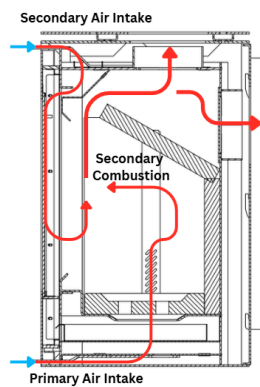

## 900 Van Gogh Wall Mount

The Wall-Mounted Van Gogh is the epitome of modern elegance, designed to bring warmth and style to your home without taking up floor space. Its sleek, suspended design creates a floating effect, adding a contemporary touch to any room. Perfect for smaller spaces or minimalist interiors, this fireplace combines functionality with aesthetic appeal.

Rear Outlet  
Available

	14 kW
	180m <sup>3</sup>
	134kg
	900mm
	640mm
	400mm
	150mm
	84%

The Wall-Mounted Van Gogh offers a dual intake system. The controllable primary and secondary air intake provides precise control over airflow for efficient combustion. Air enters the outer box from the top, where it's heated by convection from the combustion chamber. This heated air is then directed through a controllable vent and over the glass, serving as an air-wash system that keeps the viewing glass crystal clear while delivering preheated air to the combustion chamber.

Designed for simplicity and ease of installation, the Wall-Mounted Van Gogh comes with a sturdy mounting bracket that bolts securely to the wall. The unit is effortlessly hooked onto the bracket, with pitch adjustments easily made via two bolts at the back. Available in both 700 mm and 900 mm sizes, this wall-mounted unit offers flexibility to suit different spaces, combining innovative design with a sleek, modern aesthetic.