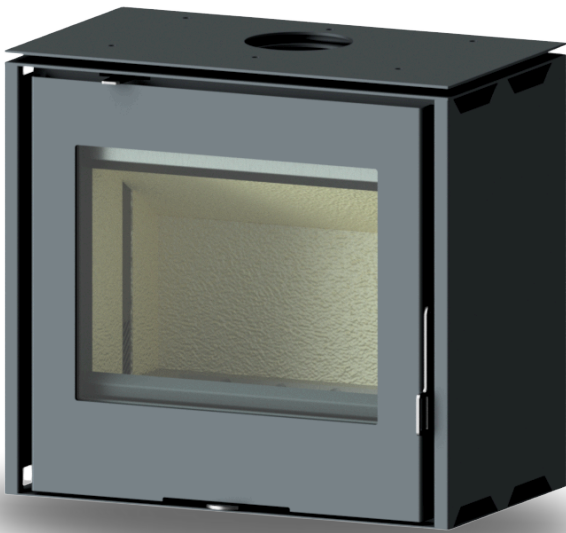

700 Van Gogh Wall Mount

The Wall-Mounted Van Gogh is the epitome of modern elegance, designed to bring warmth and style to your home without taking up floor space. Its sleek, suspended design creates a floating effect, adding a contemporary touch to any room. Perfect for smaller spaces or minimalist interiors, this fireplace combines functionality with aesthetic appeal.

Rear Outlet
Available

	12 kW
	140m ³
	125kg
	700mm
	640mm
	400mm
	130mm
	84%

The Wall-Mounted Van Gogh offers a dual intake system. The controllable primary and secondary air intake provides precise control over airflow for efficient combustion. Air enters the outer box from the top, where it's heated by conduction from the combustion chamber. This heated air is then directed through a controllable vent and over the glass, serving as an air-wash system that keeps the viewing glass crystal clear while delivering preheated air to the combustion chamber.

Designed for simplicity and ease of installation, the Wall-Mounted Van Gogh comes with a sturdy mounting bracket that bolts securely to the wall. The unit is effortlessly hooked onto the bracket, with pitch adjustments easily made via two bolts at the back. Available in both 700 mm and 900 mm sizes, this wall-mounted unit offers flexibility to suit different spaces, combining innovative design with a sleek, modern aesthetic.