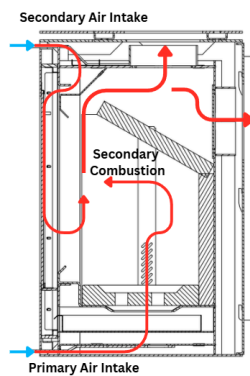

700 Van Gogh Wall Mount

The Wall-Mounted Van Gogh is the epitome of modern elegance, designed to bring warmth and style to your home without taking up floor space. Its sleek, suspended design creates a floating effect, adding a contemporary touch to any room. Perfect for smaller spaces or minimalist interiors, this fireplace combines functionality with aesthetic appeal.

Rear Outlet
Available

	12 kW
	140m ³
	125kg
	700mm
	640mm
	400mm
	130mm
	84%

The Wall-Mounted Van Gogh offers a dual intake system. The controllable primary and secondary air intake provides precise control over airflow for efficient combustion. Air enters the outer box from the top, where it's heated by conduction from the combustion chamber. This heated air is then directed through a controllable vent and over the glass, serving as an air-wash system that keeps the viewing glass crystal clear while delivering preheated air to the combustion chamber.

Designed for simplicity and ease of installation, the Wall-Mounted Van Gogh comes with a sturdy mounting bracket that bolts securely to the wall. The unit is effortlessly hooked onto the bracket, with pitch adjustments easily made via two bolts at the back. Available in both 700 mm and 900 mm sizes, this wall-mounted unit offers flexibility to suit different spaces, combining innovative design with a sleek, modern aesthetic.