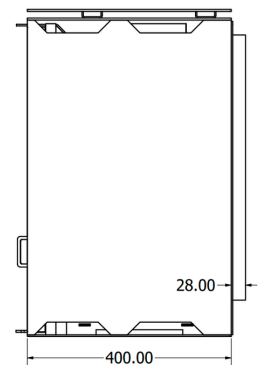

700 Van Gogh Wall Mount

The Wall-Mounted Van Gogh is the epitome of modern elegance, designed to bring warmth and style to your home without taking up floor space. Its sleek, suspended design creates a floating effect, adding a contemporary touch to any room. Perfect for smaller spaces or minimalist interiors, this fireplace combines functionality with aesthetic appeal.

Rear Outlet
Available

	12 kW
	140m ³
	125kg
	700mm
	640mm
	400mm
	130mm
	84%

The Wall-Mounted Van Gogh offers a dual intake system. The controllable primary and secondary air intake provides precise control over airflow for efficient combustion. Air enters the outer box from the top, where it's heated by conduction from the combustion chamber. This heated air is then directed through a controllable vent and over the glass, serving as an air-wash system that keeps the viewing glass crystal clear while delivering preheated air to the combustion chamber.

Designed for simplicity and ease of installation, the Wall-Mounted Van Gogh comes with a sturdy mounting bracket that bolts securely to the wall. The unit is effortlessly hooked onto the bracket, with pitch adjustments easily made via two bolts at the back. Available in both 700 mm and 900 mm sizes, this wall-mounted unit offers flexibility to suit different spaces, combining innovative design with a sleek, modern aesthetic.