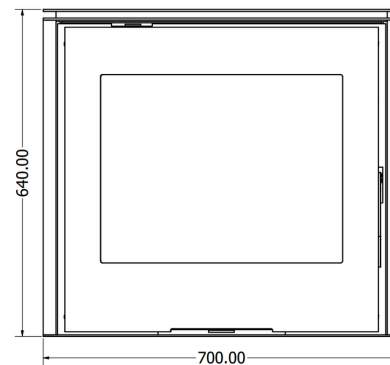

700 Van Gogh Wall Mount

The Wall-Mounted Van Gogh is the epitome of modern elegance, designed to bring warmth and style to your home without taking up floor space. Its sleek, suspended design creates a floating effect, adding a contemporary touch to any room. Perfect for smaller spaces or minimalist interiors, this fireplace combines functionality with aesthetic appeal.

Rear Outlet
Available

	12 kW
	140m ³
	125kg
	700mm
	640mm
	400mm
	130mm
	84%

The Wall-Mounted Van Gogh offers a dual intake system. The controllable primary and secondary air intake provides precise control over airflow for efficient combustion. Air enters the outer box from the top, where it's heated by conduction from the combustion chamber. This heated air is then directed through a controllable vent and over the glass, serving as an air-wash system that keeps the viewing glass crystal clear while delivering preheated air to the combustion chamber.

Designed for simplicity and ease of installation, the Wall-Mounted Van Gogh comes with a sturdy mounting bracket that bolts securely to the wall. The unit is effortlessly hooked onto the bracket, with pitch adjustments easily made via two bolts at the back. Available in both 700 mm and 900 mm sizes, this wall-mounted unit offers flexibility to suit different spaces, combining innovative design with a sleek, modern aesthetic.