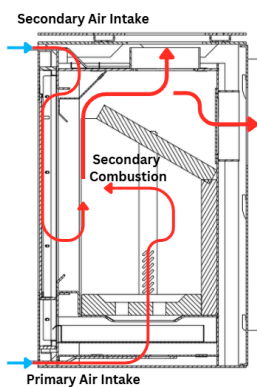

1100 Van Gogh Wall Mount

The Wall-Mounted Van Gogh is the epitome of modern elegance, designed to bring warmth and style to your home without taking up floor space. Its sleek, suspended design creates a floating effect, adding a contemporary touch to any room. Perfect for smaller spaces or minimalist interiors, this fireplace combines functionality with aesthetic appeal.

Rear Outlet
Available

	16 kW
	200m ³
	156kg
	1100mm
	640mm
	400mm
	150mm
	84%

The Wall-Mounted Van Gogh offers a dual intake system. The controllable primary and secondary air intake provides precise control over airflow for efficient combustion. Air enters the outer box from the top, where it's heated by convection from the combustion chamber. This heated air is then directed through a controllable vent and over the glass, serving as an air-wash system that keeps the viewing glass crystal clear while delivering preheated air to the combustion chamber.

Designed for simplicity and ease of installation, the Wall-Mounted Van Gogh comes with a sturdy mounting bracket that bolts securely to the wall. The unit is effortlessly hooked onto the bracket, with pitch adjustments easily made via two bolts at the back. Available in both 700 mm and 900 mm sizes, this wall-mounted unit offers flexibility to suit different spaces, combining innovative design with a sleek, modern aesthetic.