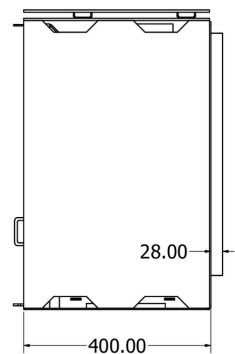

1100 Van Gogh Wall Mount

The Wall-Mounted Van Gogh is the epitome of modern elegance, designed to bring warmth and style to your home without taking up floor space. Its sleek, suspended design creates a floating effect, adding a contemporary touch to any room. Perfect for smaller spaces or minimalist interiors, this fireplace combines functionality with aesthetic appeal.

Rear Outlet
Available

	16 kW
	200m ³
	156kg
	1100mm
	640mm
	400mm
	150mm
	84%

The Wall-Mounted Van Gogh offers a dual intake system. The controllable primary and secondary air intake provides precise control over airflow for efficient combustion. Air enters the outer box from the top, where it's heated by convection from the combustion chamber. This heated air is then directed through a controllable vent and over the glass, serving as an air-wash system that keeps the viewing glass crystal clear while delivering preheated air to the combustion chamber.

Designed for simplicity and ease of installation, the Wall-Mounted Van Gogh comes with a sturdy mounting bracket that bolts securely to the wall. The unit is effortlessly hooked onto the bracket, with pitch adjustments easily made via two bolts at the back. Available in both 700 mm and 900 mm sizes, this wall-mounted unit offers flexibility to suit different spaces, combining innovative design with a sleek, modern aesthetic.