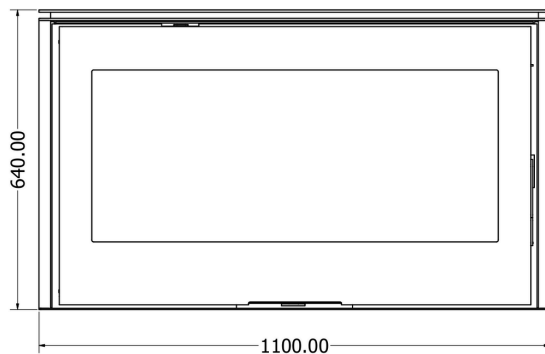

1100 Van Gogh Wall Mount

The Wall-Mounted Van Gogh is the epitome of modern elegance, designed to bring warmth and style to your home without taking up floor space. Its sleek, suspended design creates a floating effect, adding a contemporary touch to any room. Perfect for smaller spaces or minimalist interiors, this fireplace combines functionality with aesthetic appeal.

Rear Outlet
Available

	16 kW
	200m ³
	156kg
	1100mm
	640mm
	400mm
	150mm
	84%

The Wall-Mounted Van Gogh offers a dual intake system. The controllable primary and secondary air intake provides precise control over airflow for efficient combustion. Air enters the outer box from the top, where it's heated by convection from the combustion chamber. This heated air is then directed through a controllable vent and over the glass, serving as an air-wash system that keeps the viewing glass crystal clear while delivering preheated air to the combustion chamber.

Designed for simplicity and ease of installation, the Wall-Mounted Van Gogh comes with a sturdy mounting bracket that bolts securely to the wall. The unit is effortlessly hooked onto the bracket, with pitch adjustments easily made via two bolts at the back. Available in both 700 mm and 900 mm sizes, this wall-mounted unit offers flexibility to suit different spaces, combining innovative design with a sleek, modern aesthetic.