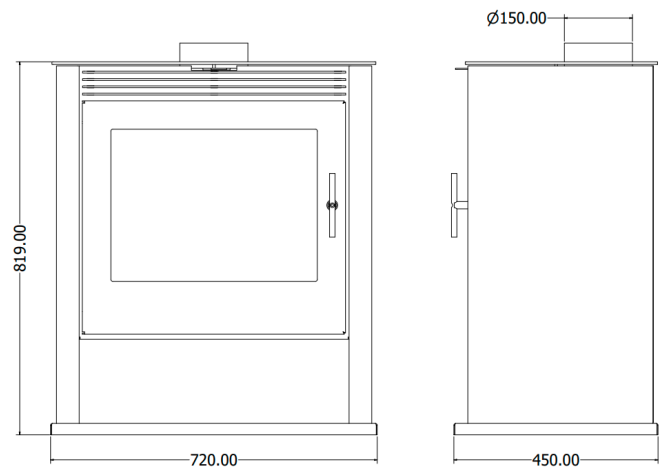

Renoir

The Renoir epitomizes modernity with its clean lines, wide glass door, and stainless steel control elements, making it the perfect addition to any contemporary living space. With an impressive heat output ranging from 10 to 14kW, it's tailored for South African homes with their spacious, open-plan layouts, ensuring luxurious warmth and comfort throughout. Experience the perfect blend of style and functionality with the Renoir, setting the standard for fireplace furniture in today's modern era.

	14 kW
	150m ³
	98kg
	720mm
	819mm
	450mm
	150mm
	81%

With a familiar air vent system akin to the Picasso, the Renoir offers a fixed primary air intake coupled with a controllable secondary air intake for optimal combustion control. Boasting a spacious wood storage compartment, it serves both functional and decorative purposes. Primary air enters from the bottom, fueling the fire's core with oxygen, while pre-heated secondary air flows through the controllable vent system. This heated air cascades over the glass, functioning as an air-wash, ensuring a clear, soot-free viewing experience.