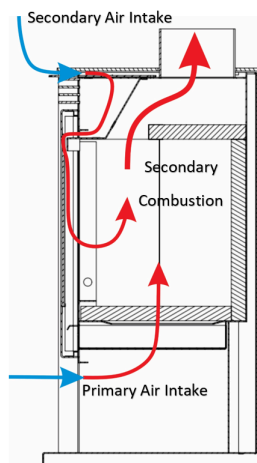

Renoir

The Renoir epitomizes modernity with its clean lines, wide glass door, and stainless steel control elements, making it the perfect addition to any contemporary living space. With an impressive heat output ranging from 10 to 14kW, it's tailored for South African homes with their spacious, open-plan layouts, ensuring luxurious warmth and comfort throughout. Experience the perfect blend of style and functionality with the Renoir, setting the standard for fireplace furniture in today's modern era.

	14 kW
	150m ³
	98kg
	720mm
	819mm
	450mm
	150mm
	81%

With a familiar air vent system akin to the Picasso, the Renoir offers a fixed primary air intake coupled with a controllable secondary air intake for optimal combustion control. Boasting a spacious wood storage compartment, it serves both functional and decorative purposes. Primary air enters from the bottom, fueling the fire's core with oxygen, while pre-heated secondary air flows through the controllable vent system. This heated air cascades over the glass, functioning as an air-wash, ensuring a clear, soot-free viewing experience.