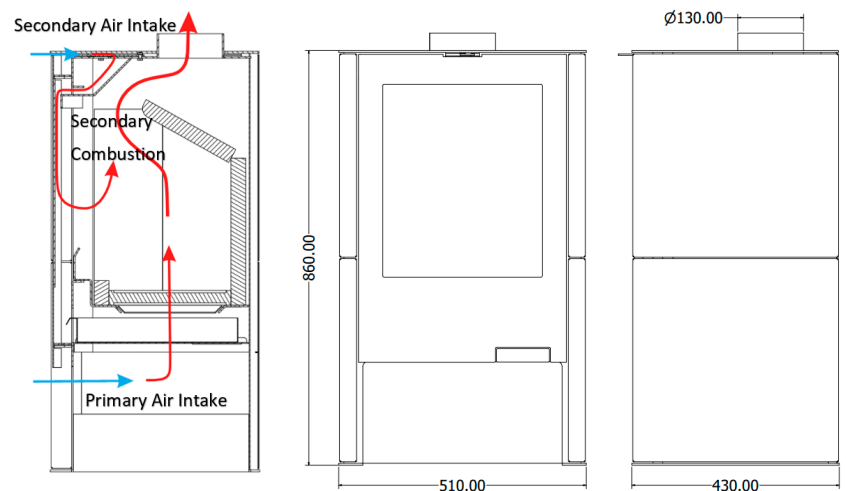

## Picasso

The Picasso exudes a timeless charm with its understated yet captivating design, effortlessly enhancing the ambiance of any room it graces. Compact yet mighty, this versatile unit seamlessly integrates into any space, offering powerful heating capabilities that can withstand even the coldest of nights with an impressive output of up to 10kW. Embrace warmth and elegance in equal measure with the Picasso, a beacon of comfort and style in any setting.

	12 kW
	140m <sup>3</sup>
	81kg
	510mm
	860mm
	430mm
	130mm
	83%

The Picasso boasts a contemporary aesthetic with its recess door and flush handle. Offering precise control over combustion, it features a fixed primary and a controllable secondary air intake, allowing you to tailor the heating experience to your liking. Primary air enters from the bottom, fueling the fire through the ash pan chamber, while secondary air, heated by the top plate, enters from the top, ensuring optimal combustion efficiency. As the heated air flows over the viewing glass, it acts as an air-wash, keeping the glass clean and free from soot buildup. Additionally, the Picasso provides convenient small wood storage, combining functionality with elegance for an unparalleled heating solution.