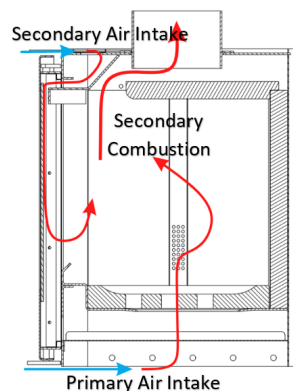

700 Van Gogh Freestanding

The Freestanding Van Gogh is a stylish and practical addition to any home. Its versatile design makes it adaptable to various living spaces, whether it's against a wall or as a centerpiece in a living area. The ample wood storage space is a great feature, ensuring convenience and functionality. Having the fire at eye level adds a cozy and inviting ambiance to the room. Plus, the option for a double-sided display adds even more flexibility and visual appeal. It is a perfect combination of form and function for enhancing home environments.

	14 kW
	160m ³
	142kg
	700mm
	1036mm
	480mm
	150mm
	84%

The Freestanding Van Gogh boasts a dual intake system, featuring a primary and secondary intake. The primary intake ensures airflow directly from the bottom grate and side vents. Air enters the unit's outer box at the top, where it's heated by convection from the combustion chamber. This heated air then passes through the controllable vent over the glass, serving as an air-wash system. Not only does this keep the viewing glass free of soot, but it also delivers preheated air back to the combustion chamber, enhancing overall efficiency. The unit also features a large wood storage compartment.