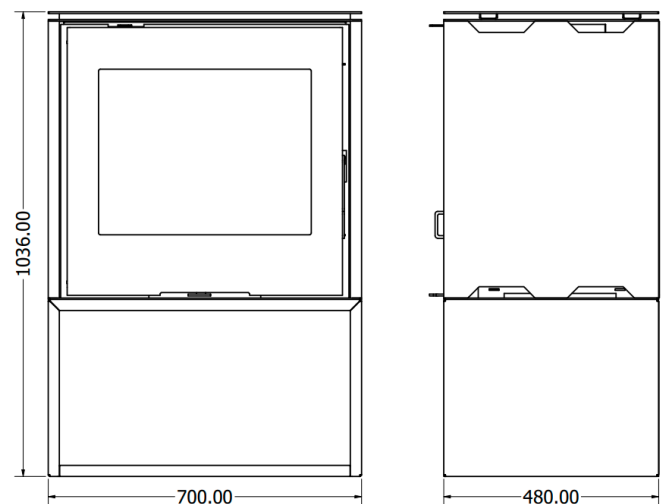

700 Van Gogh Freestanding

The Freestanding Van Gogh is a stylish and practical addition to any home. Its versatile design makes it adaptable to various living spaces, whether it's against a wall or as a centerpiece in a living area. The ample wood storage space is a great feature, ensuring convenience and functionality. Having the fire at eye level adds a cozy and inviting ambiance to the room. Plus, the option for a double-sided display adds even more flexibility and visual appeal. It is a perfect combination of form and function for enhancing home environments.

	14 kW
	160m ³
	142kg
	700mm
	1036mm
	480mm
	150mm
	84%

The Freestanding Van Gogh boasts a dual intake system, featuring a primary and secondary intake. The primary intake ensures airflow directly from the bottom grate and side vents. Air enters the unit's outer box at the top, where it's heated by convection from the combustion chamber. This heated air then passes through the controllable vent over the glass, serving as an air-wash system. Not only does this keep the viewing glass free of soot, but it also delivers preheated air back to the combustion chamber, enhancing overall efficiency. The unit also features a large wood storage compartment.